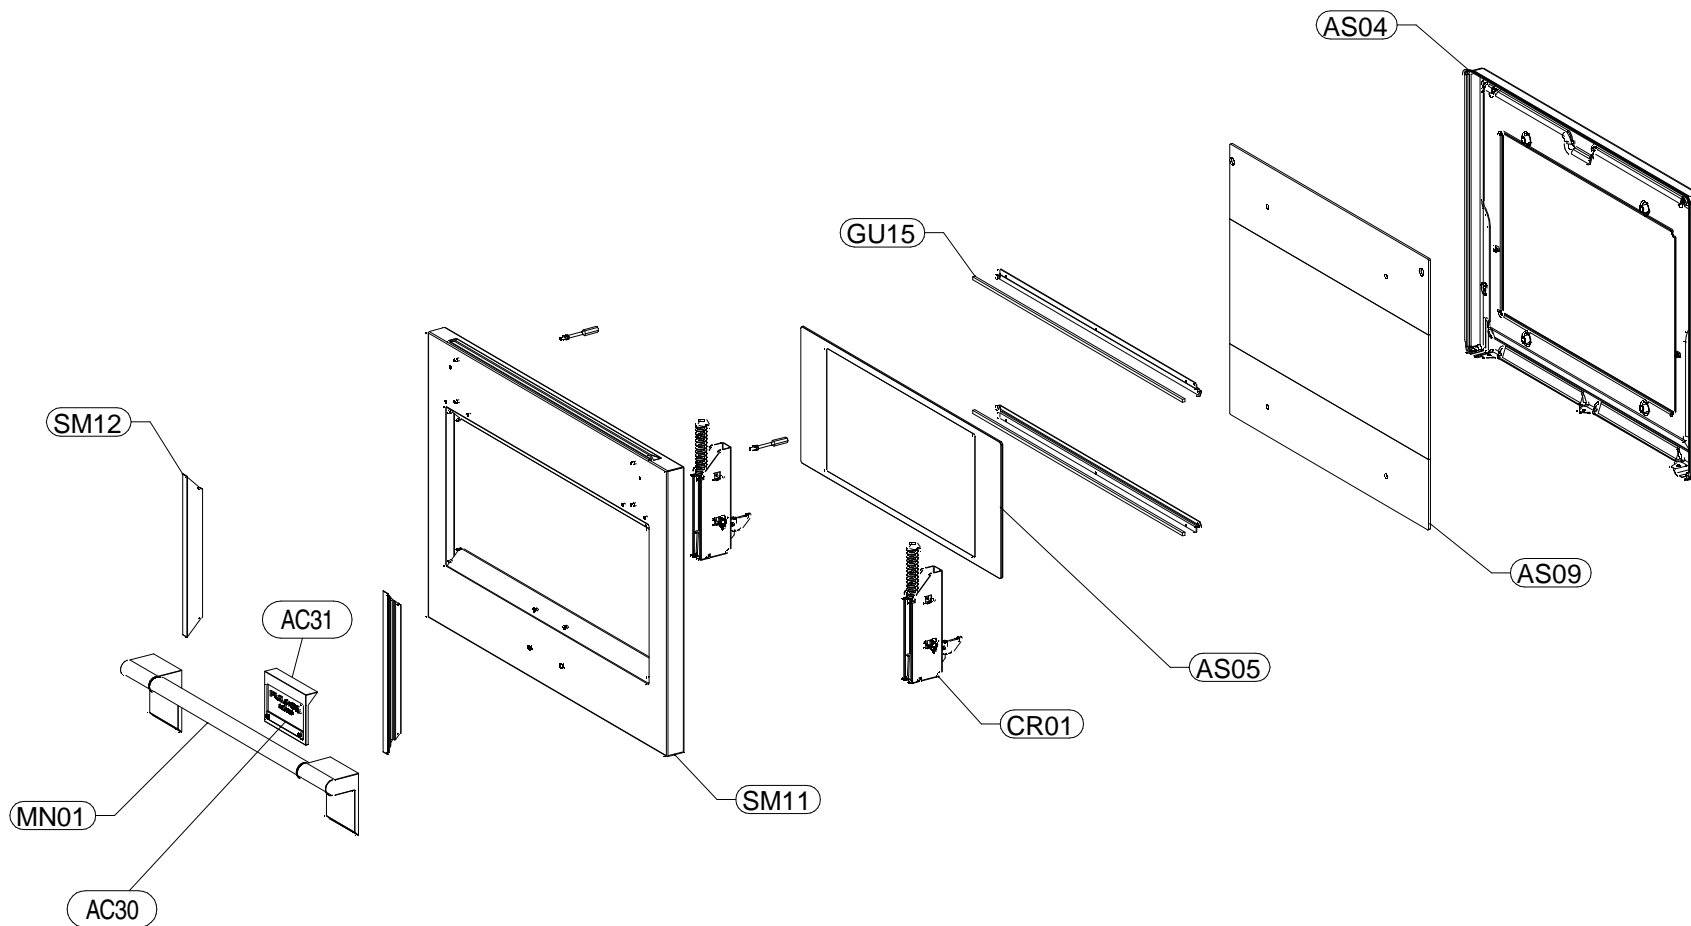

Data 28/07/2020		RUGG	RANGE 80K FG GG-EKO 4MD-M RCC
VERSIONE: B	TAV. 1		
FULGOR MILANO	FULGOR MILANO F6PGR304S2	2.873.513	

Data 28/07/2020		RUFG	RANGE 80K FG GG-EKO 4MD-M RCC
VERSIONE: B	TAV. 2		
FULGOR MILANO	FULGOR MILANO F6PGR304S2		2.873.513

Data 28/07/2020

VERSIONE: B

TAV. 3

RUGG

RANGE 80K FG GG-EKO 4MD-M
RCC

FULGOR
MILANO

FULGOR MILANO
F6PGR304S2

2.873.513

Data 28/07/2020

VERSIONE: B

TAV. 4

RUFG

RANGE 80K FG GG-EKO 4MD-M
RCC

FULGOR
MILANO

FULGOR MILANO
F6PGR304S2

2.873.513