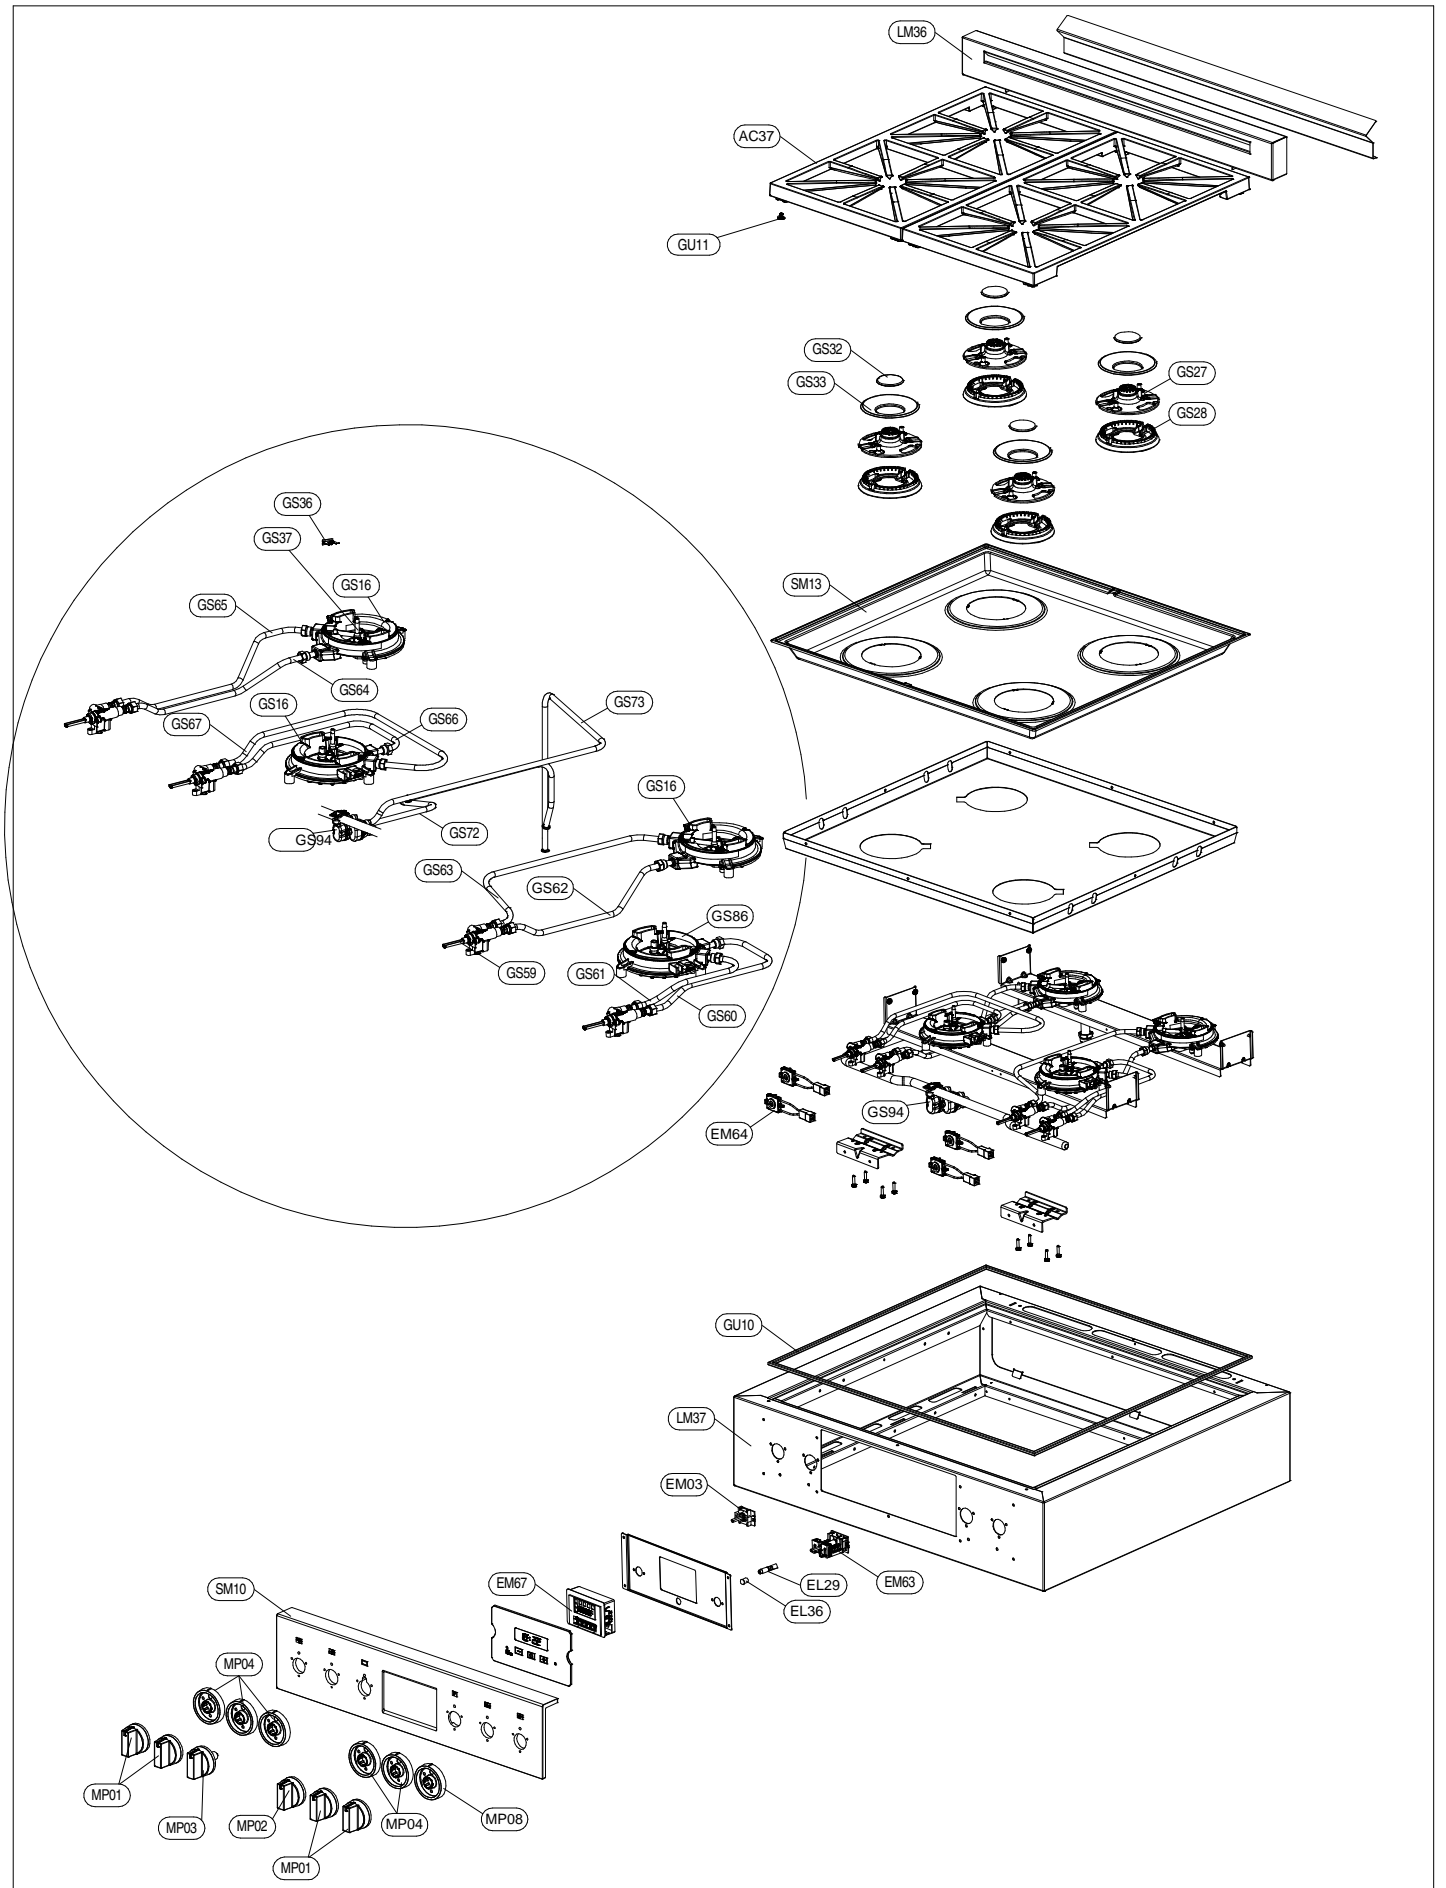

Data 28/07/2020		RUGG	RANGE 80K FG GG-EKO 4MD-M RCC
VERSIONE: B	TAV. 1		
FULGOR MILANO	FULGOR MILANO F6PGR304S2	2.873.513	

Data 28/07/2020		RUFG	RANGE 80K FG GG-EKO 4MD-M RCC
VERSIONE: B	TAV. 2		
FULGOR MILANO	FULGOR MILANO F6PGR304S2		2.873.513

Data 28/07/2020

VERSIONE: B

TAV. 3

RUGG

RANGE 80K FG GG-EKO 4MD-M
RCC

FULGOR
MILANO

FULGOR MILANO
F6PGR304S2

2.873.513

Data 28/07/2020

VERSIONE: B

TAV. 4

RUFG

RANGE 80K FG GG-EKO 4MD-M
RCC

FULGOR
MILANO

FULGOR MILANO
F6PGR304S2

2.873.513