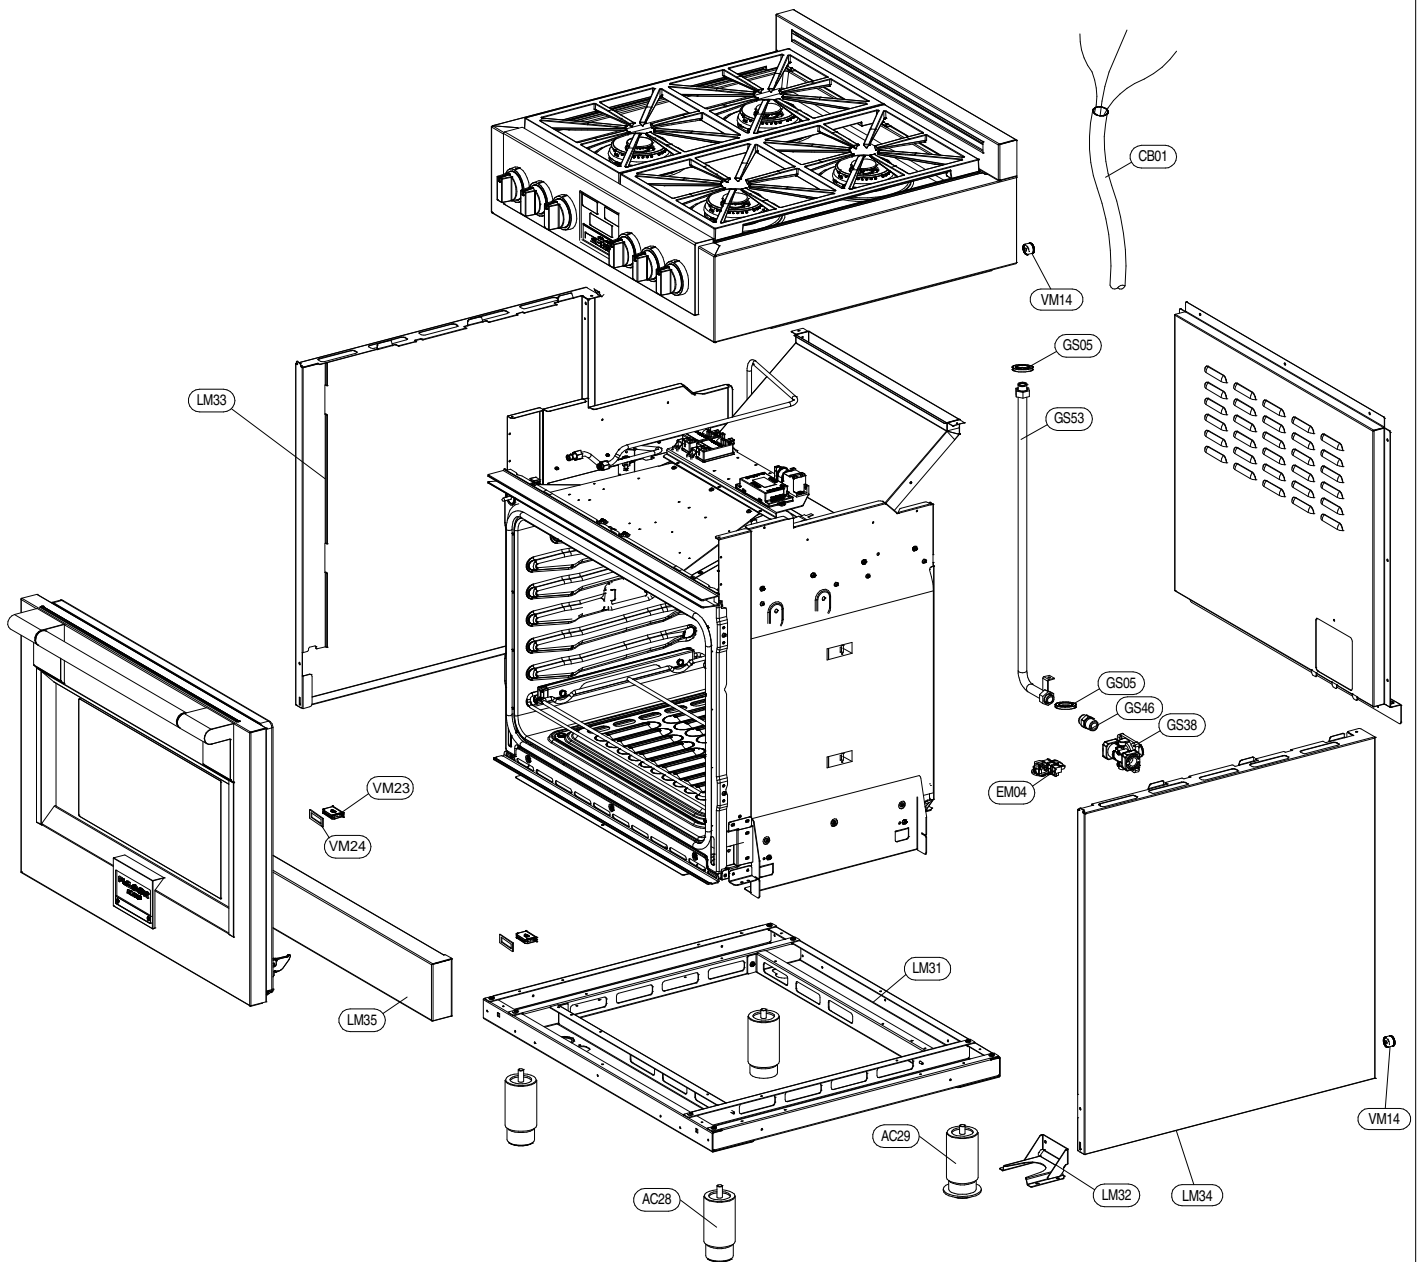

Data 28/07/2020

VERSIONE: B

TAV. 3

RUGG

RANGE 80K FG GG-EKO 4MD-M
RCC

FULGOR
MILANO

FULGOR MILANO
F6PGR304S2

2.873.513

Data 28/07/2020

VERSIONE: B

TAV. 4

RUFG

RANGE 80K FG GG-EKO 4MD-M
RCC

FULGOR
MILANO

FULGOR MILANO
F6PGR304S2

2.873.513