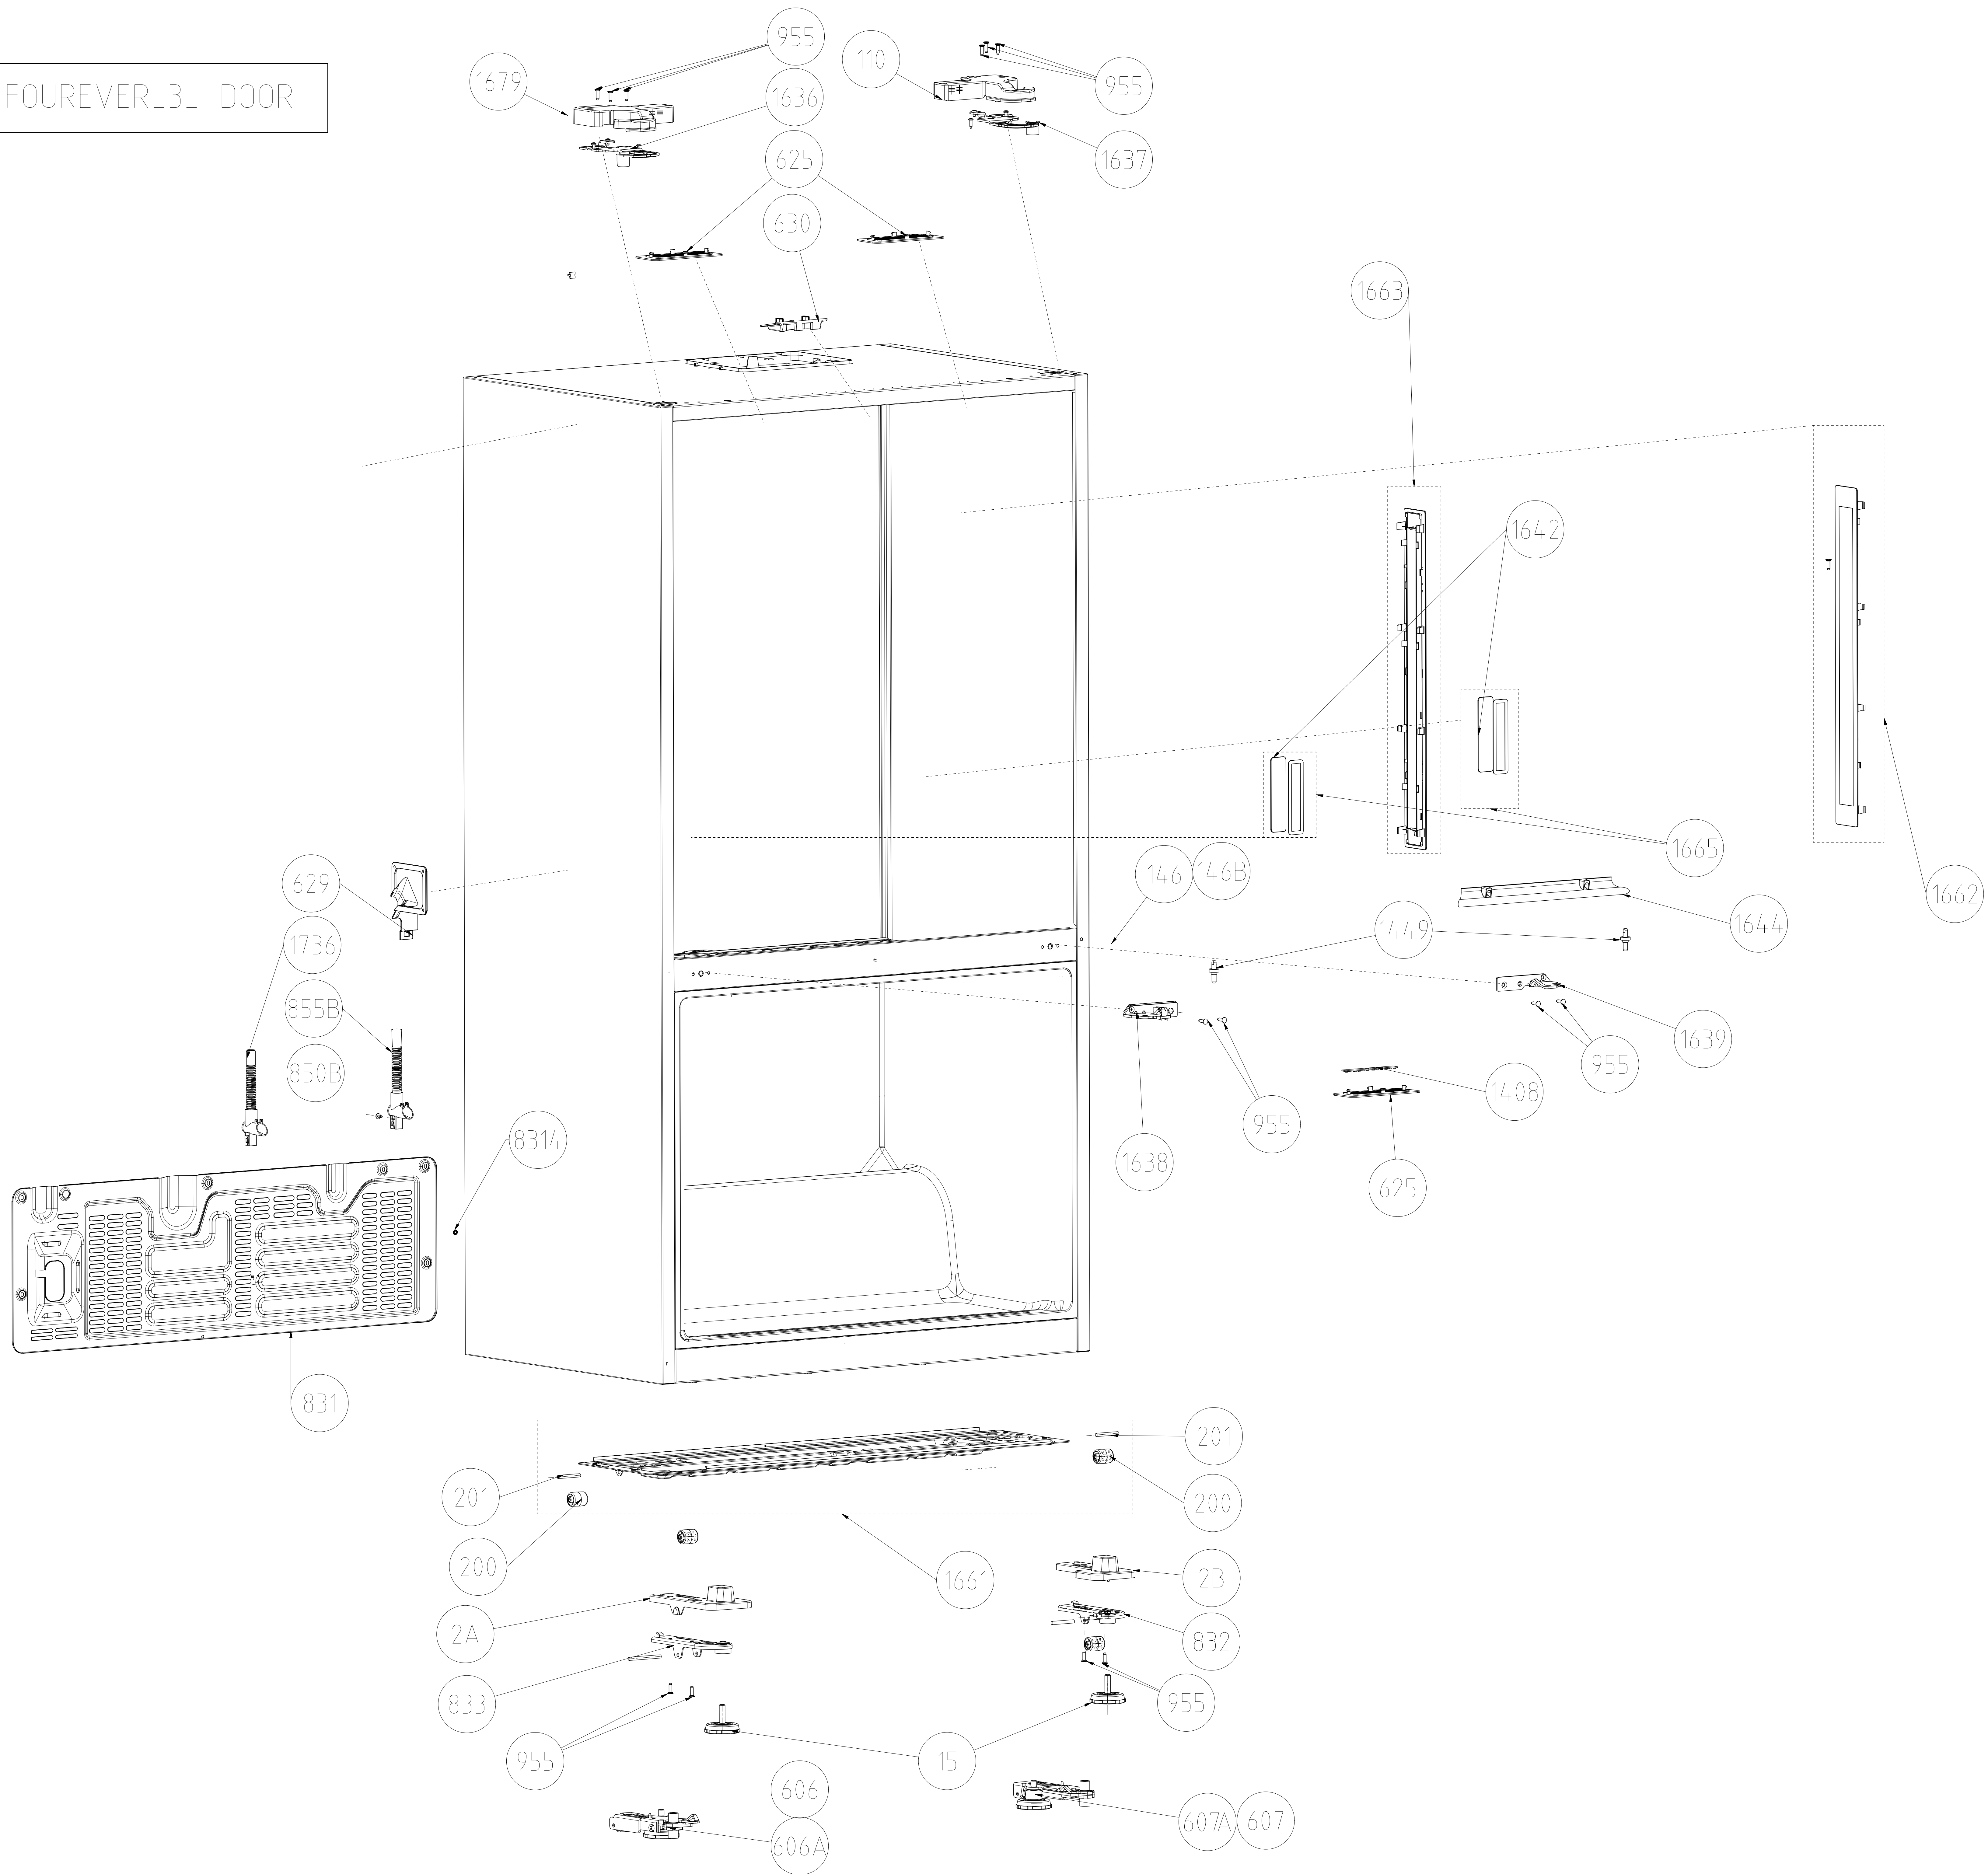

FOUREVER 3K DOORS

cod. F6FBM36S1	DATA 18/11/2020
MOD. FRIGORIFERO 36 FRENCH DOOR FR	
FULGOR MILANO	DES. FMr0020

FOUREVER_3_ DOOR

cod. F6FBM36S1	DATA 18/11/2020
MOD. FRIGORIFERO 36 FRENCH DOOR FR	
FULGOR MILANO	del. FMr0020

FOUREVER 3K/4K DOORS

cod. F6FBM36S1	DATA 18/11/2020
MOD. FRIGORIFERO 36 FRENCH DOOR FR	
FULGOR MILANO	DES. FMr0020

FOUREVER_3_ DOOR

cod. F6FBM36S1	DATA 18/11/2020
MOD. FRIGORIFERO 36 FRENCH DOOR FR	
FULGOR MILANO	DIS. FMr0020

cod. F6FBM36S1	DATA 18/11/2020
MOD. FRIGORIFERO 36 FRENCH DOOR FR	
FULGOR MILANO	
	cod. FMr0020

FOUREVER_3_4_ DOOR

cod. F6FBM36S1	DATA 18/11/2020
MOD. FRIGORIFERO 36 FRENCH DOOR FR	
FULGOR MILANO	DES. FMr0020

cod. F6FBM36S1	DATA 18/11/2020
MOD. FRIGORIFERO 36 FRENCH DOOR FR	
FULGOR MILANO	DIS. FMr0020