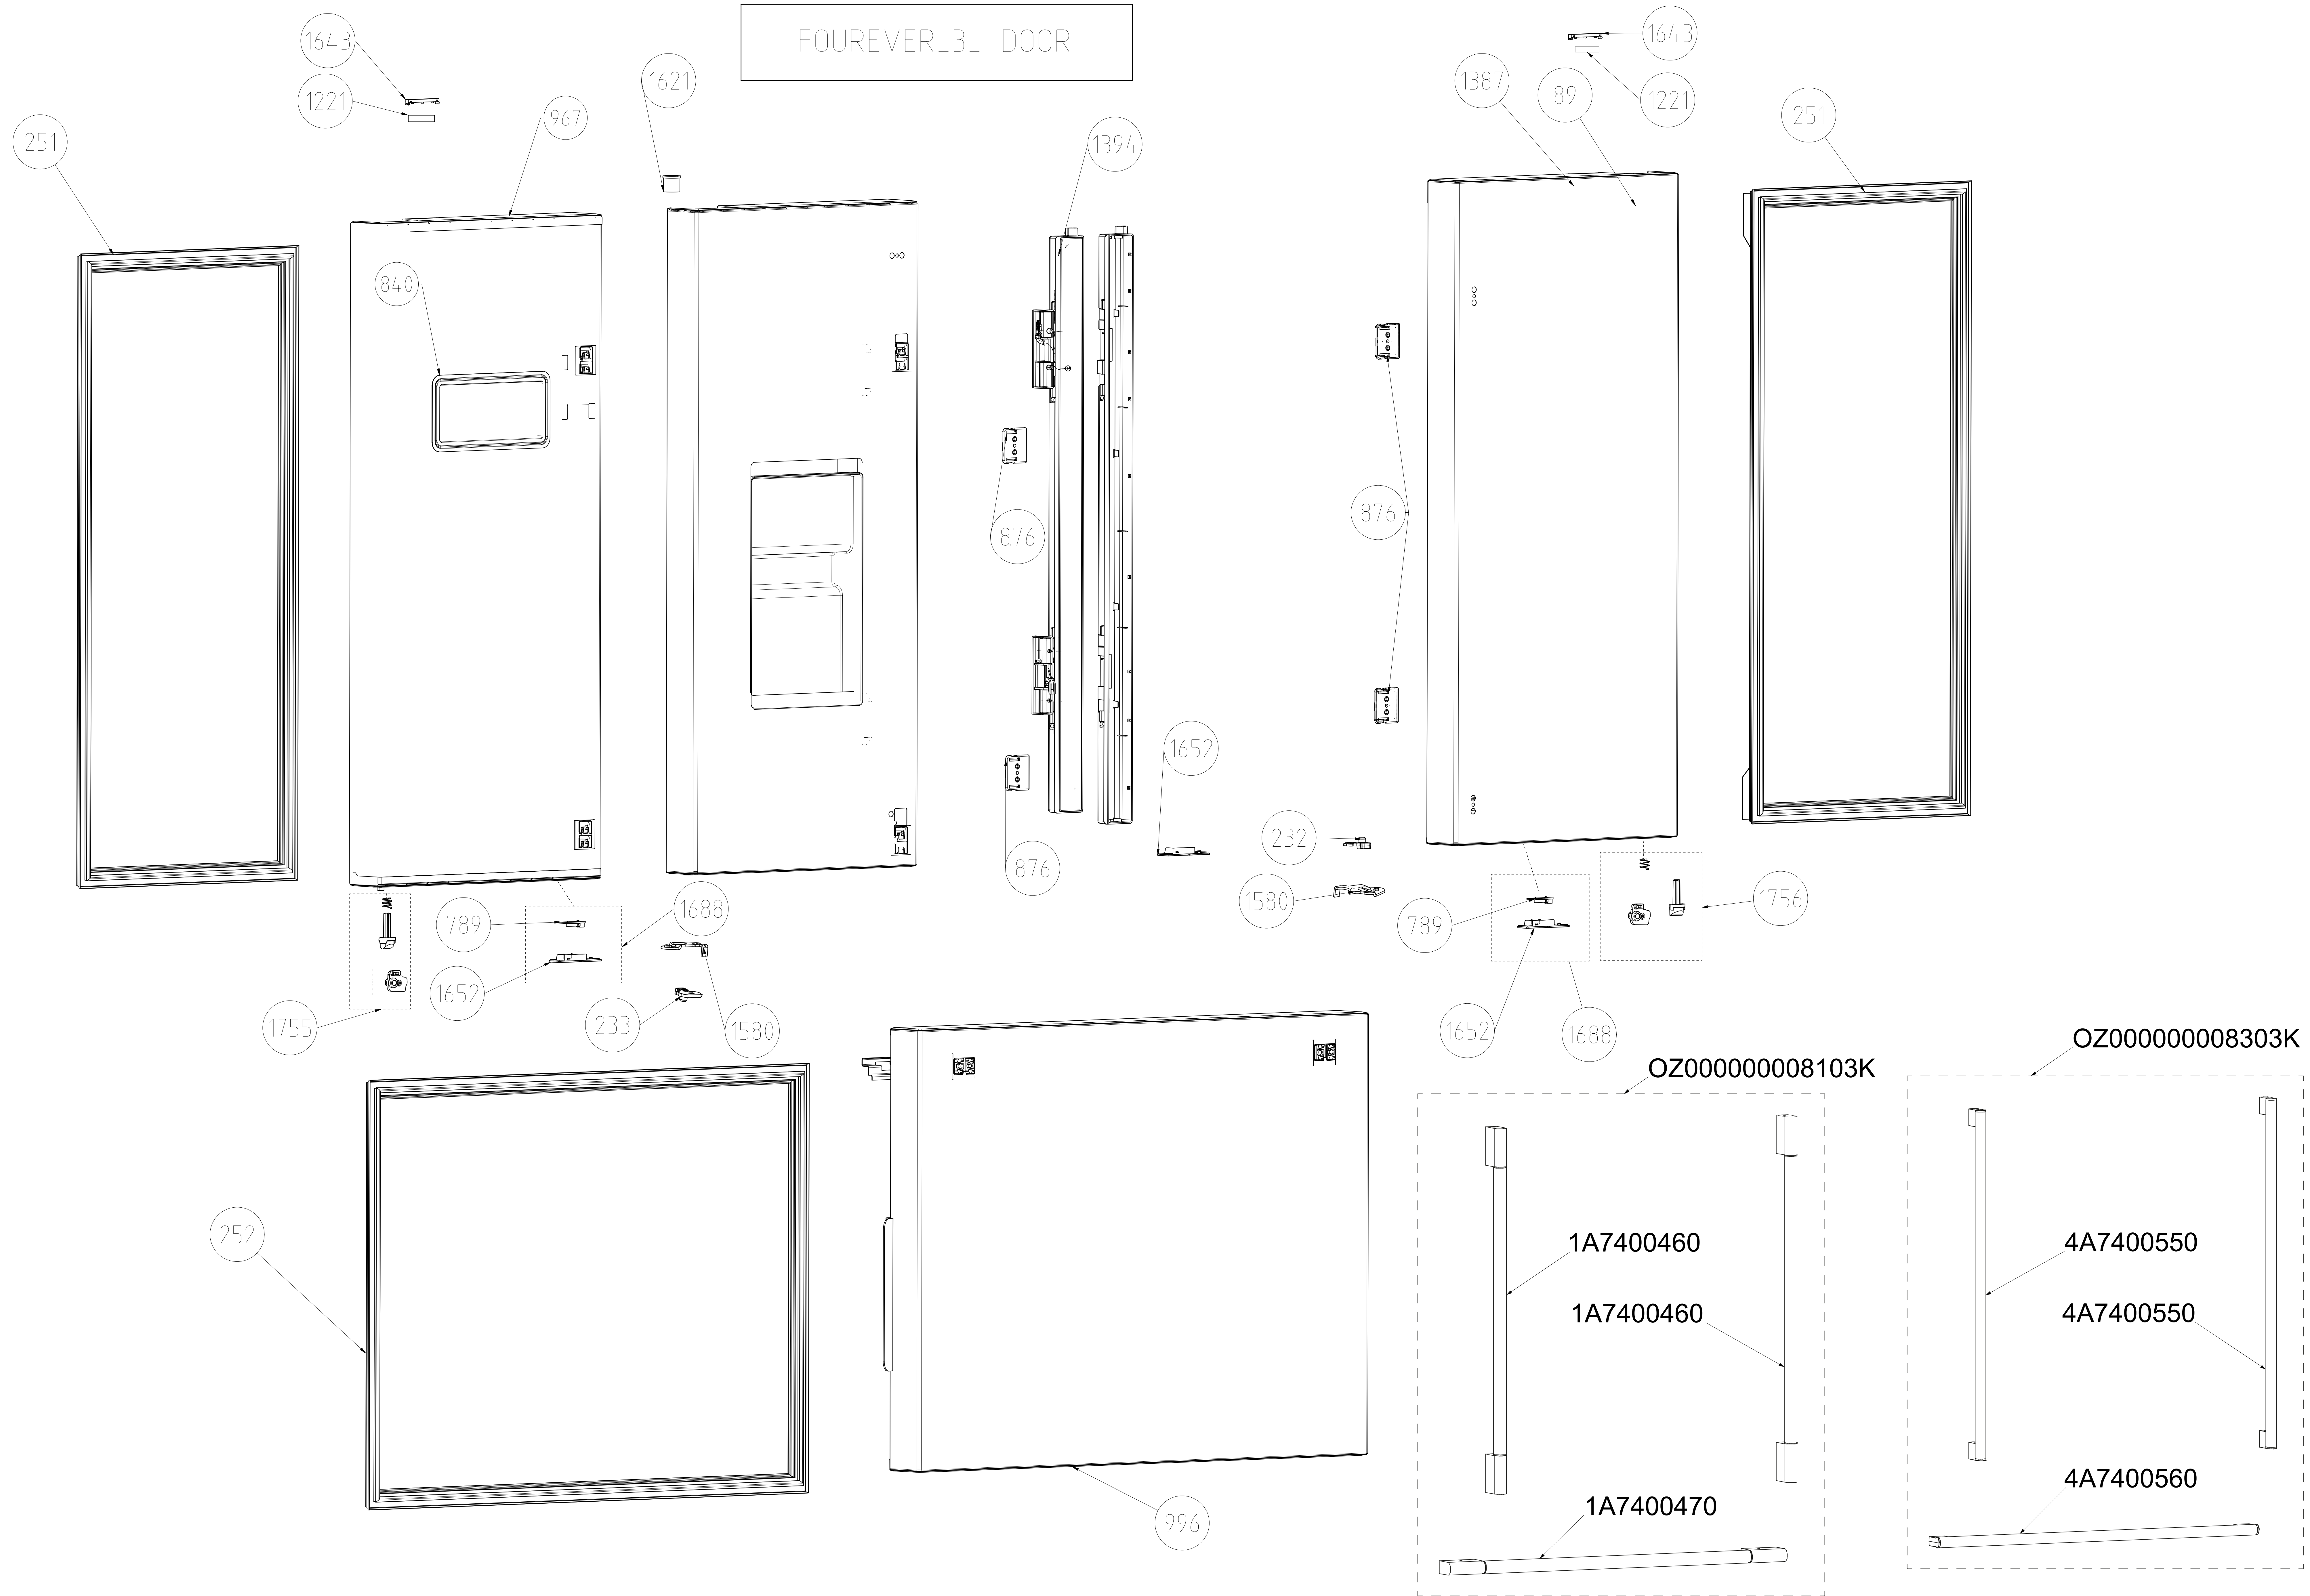

FOUREVER 3K DOORS

cod. F6FBM36S1	DATA 18/11/2020
MOD. FRIGORIFERO 36 FRENCH DOOR FR	
FULGOR MILANO	DES. FMr0020

FOUREVER_3_ DOOR

cod. F6FBM36S1	DATA 18/11/2020
MOD. FRIGORIFERO 36 FRENCH DOOR FR	
FULGOR MILANO	del. FMr0020

FOUREVER 3K/4K DOORS

cod. F6FBM36S1	DATA 18/11/2020
MOD. FRIGORIFERO 36 FRENCH DOOR FR	
FULGOR MILANO	DES. FMr0020

FOUREVER_3_ DOOR

cod. F6FBM36S1	DATA 18/11/2020
MOD. FRIGORIFERO 36 FRENCH DOOR FR	
FULGOR MILANO	DIS. FMr0020

cod. F6FBM36S1	DATA 18/11/2020
MOD. FRIGORIFERO 36 FRENCH DOOR FR	
FULGOR MILANO	
	cod. FMr0020

FOUREVER_3_4_ DOOR

cod. F6FBM36S1	DATA 18/11/2020
MOD. FRIGORIFERO 36 FRENCH DOOR FR	
FULGOR MILANO	DES. FMr0020

cod. F6FBM36S1	DATA 18/11/2020
MOD. FRIGORIFERO 36 FRENCH DOOR FR	
FULGOR MILANO	DIS. FMr0020