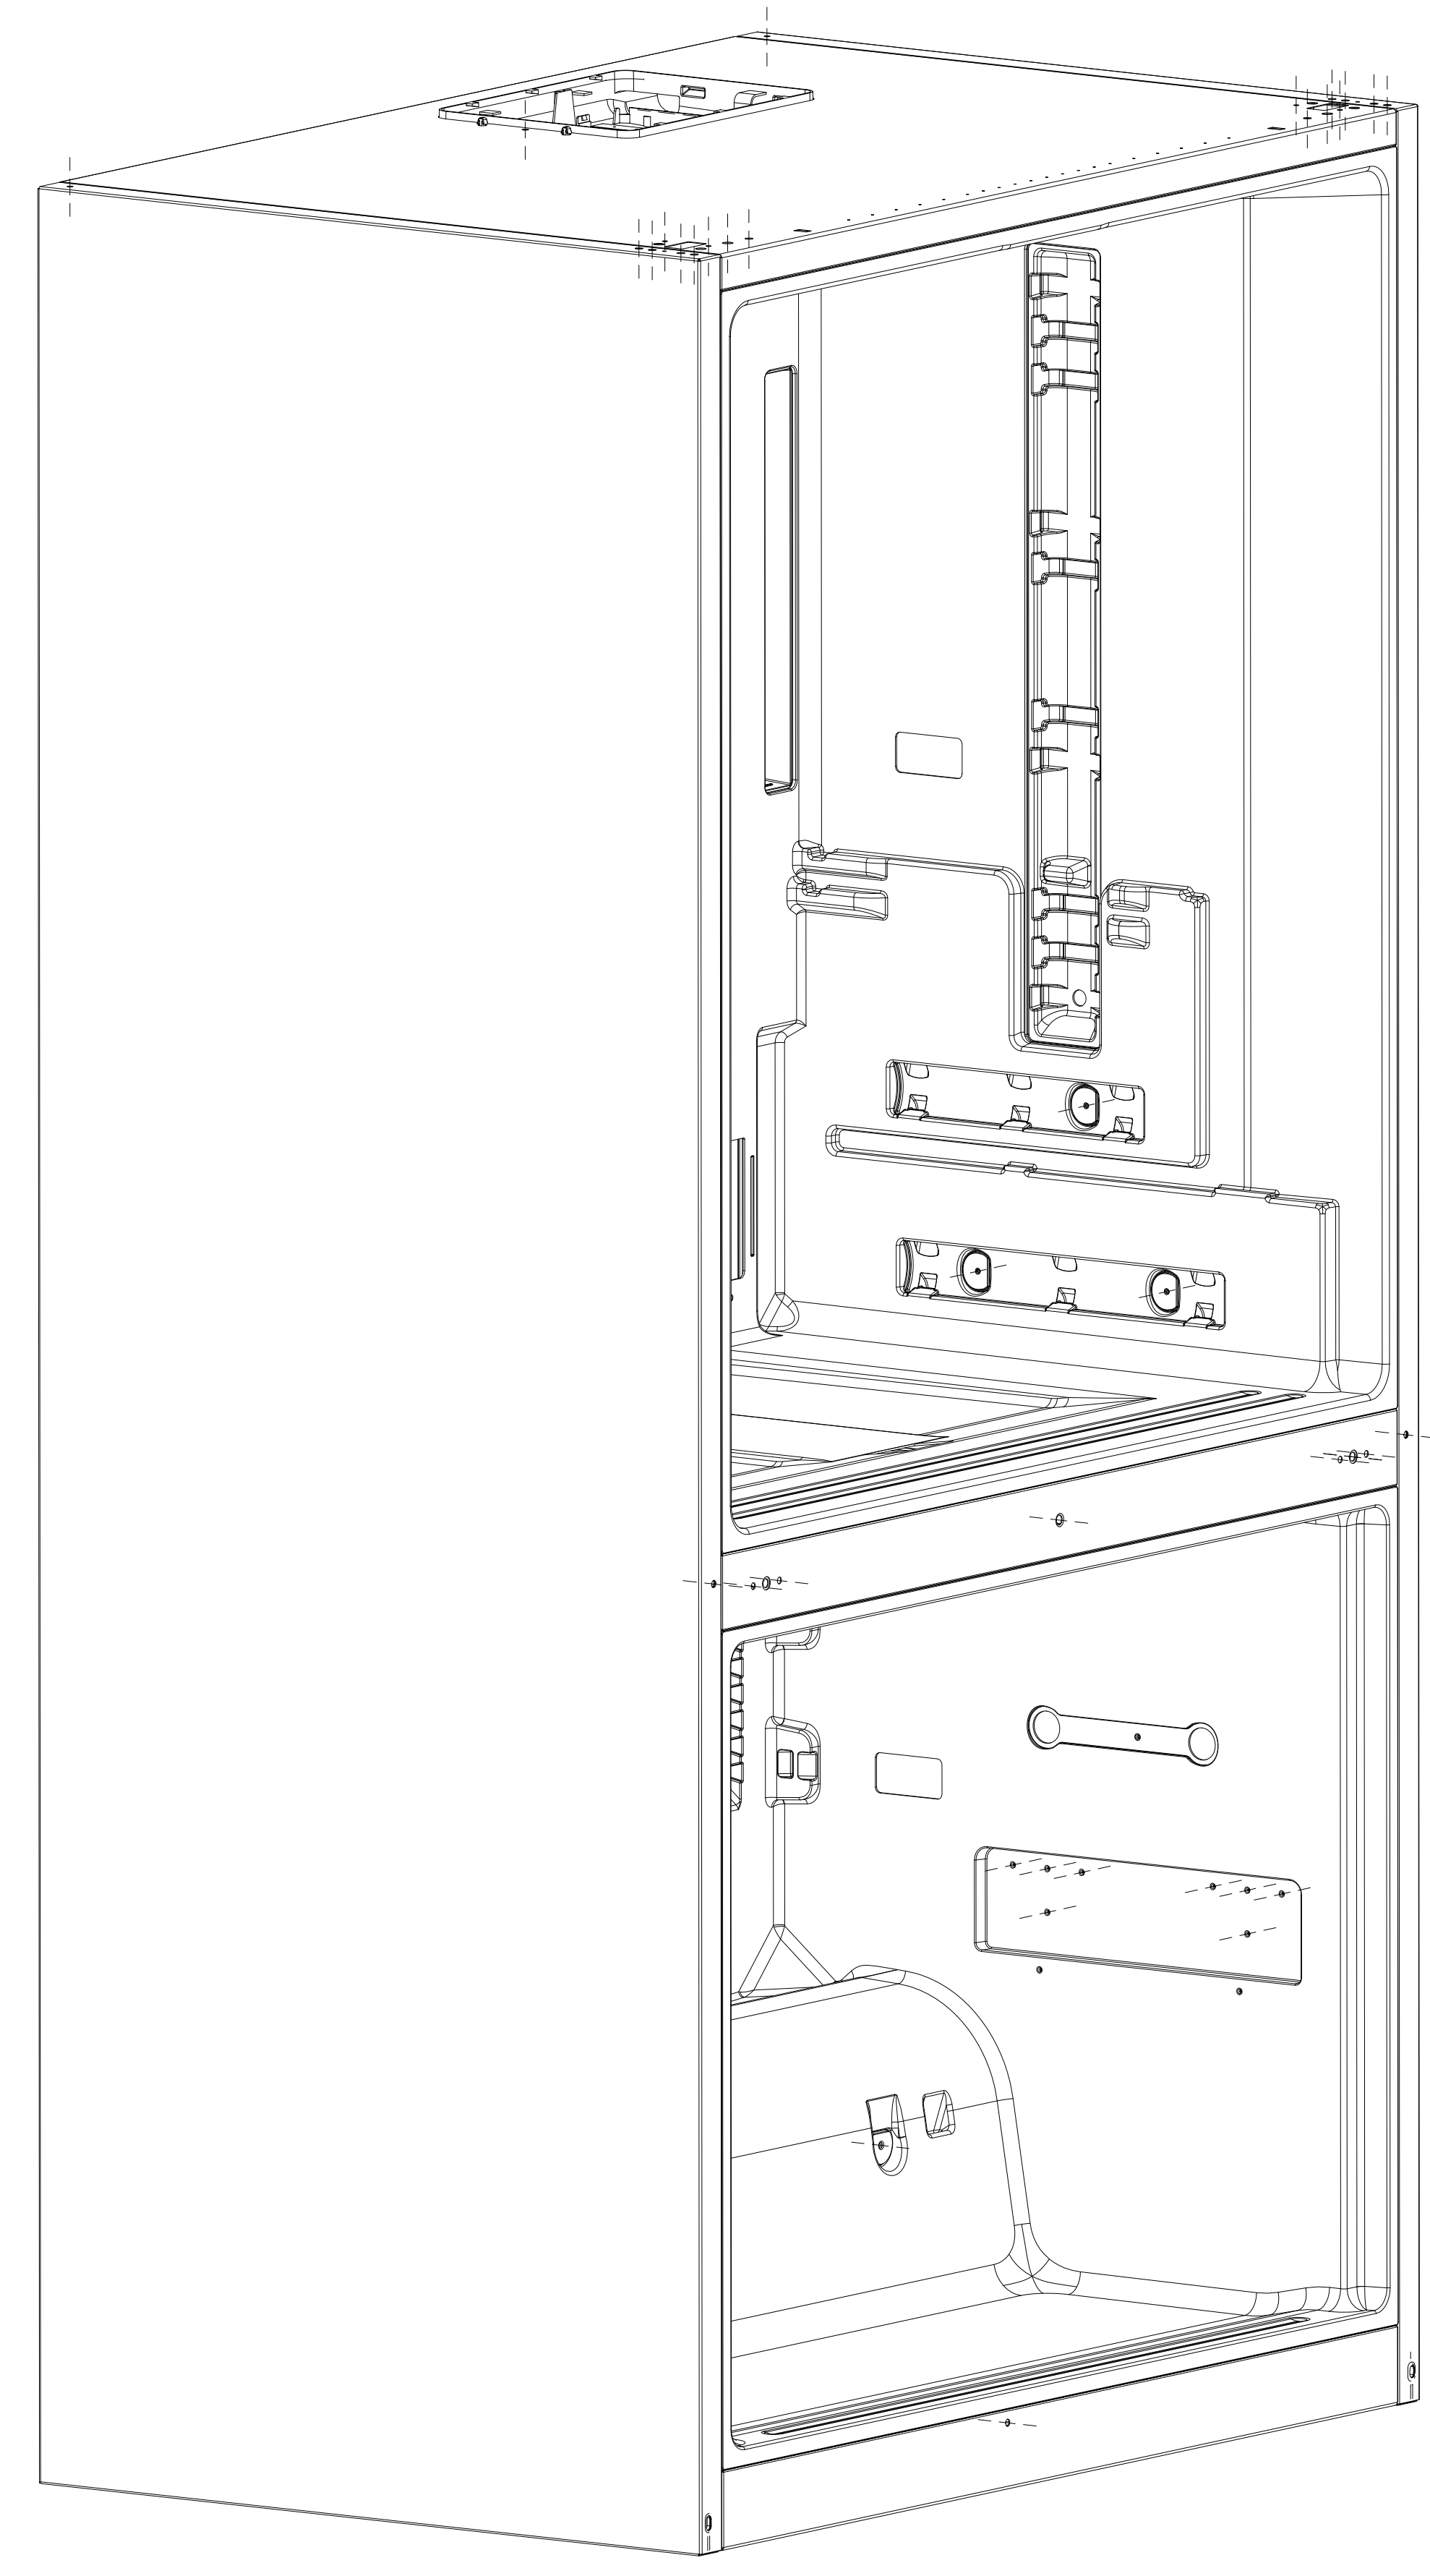

FOUREVER 3K DOORS

cod. F6FBM36S1	DATA 18/11/2020
MOD. FRIGORIFERO 36 FRENCH DOOR FR	
FULGOR MILANO	DES. FMr0020

FOUREVER_3_ DOOR

cod. F6FBM36S1	DATA 18/11/2020
MOD. FRIGORIFERO 36 FRENCH DOOR FR	
FULGOR MILANO	del. FMr0020

FOUREVER 3K/4K DOORS

cod. F6FBM36S1	DATA 18/11/2020
MOD. FRIGORIFERO 36 FRENCH DOOR FR	
FULGOR MILANO	DES. FMr0020

FOUREVER_3_ DOOR

cod. F6FBM36S1	DATA 18/11/2020
MOD. FRIGORIFERO 36 FRENCH DOOR FR	
FULGOR MILANO	DIS. FMr0020

cod. F6FBM36S1	DATA 18/11/2020
MOD. FRIGORIFERO 36 FRENCH DOOR FR	
FULGOR MILANO	
	cod. FMr0020

FOUREVER_3_4_ DOOR

cod. F6FBM36S1	DATA 18/11/2020
MOD. FRIGORIFERO 36 FRENCH DOOR FR	
FULGOR MILANO	DES. FMr0020

cod. F6FBM36S1	DATA 18/11/2020
MOD. FRIGORIFERO 36 FRENCH DOOR FR	
FULGOR MILANO	DIS. FMr0020