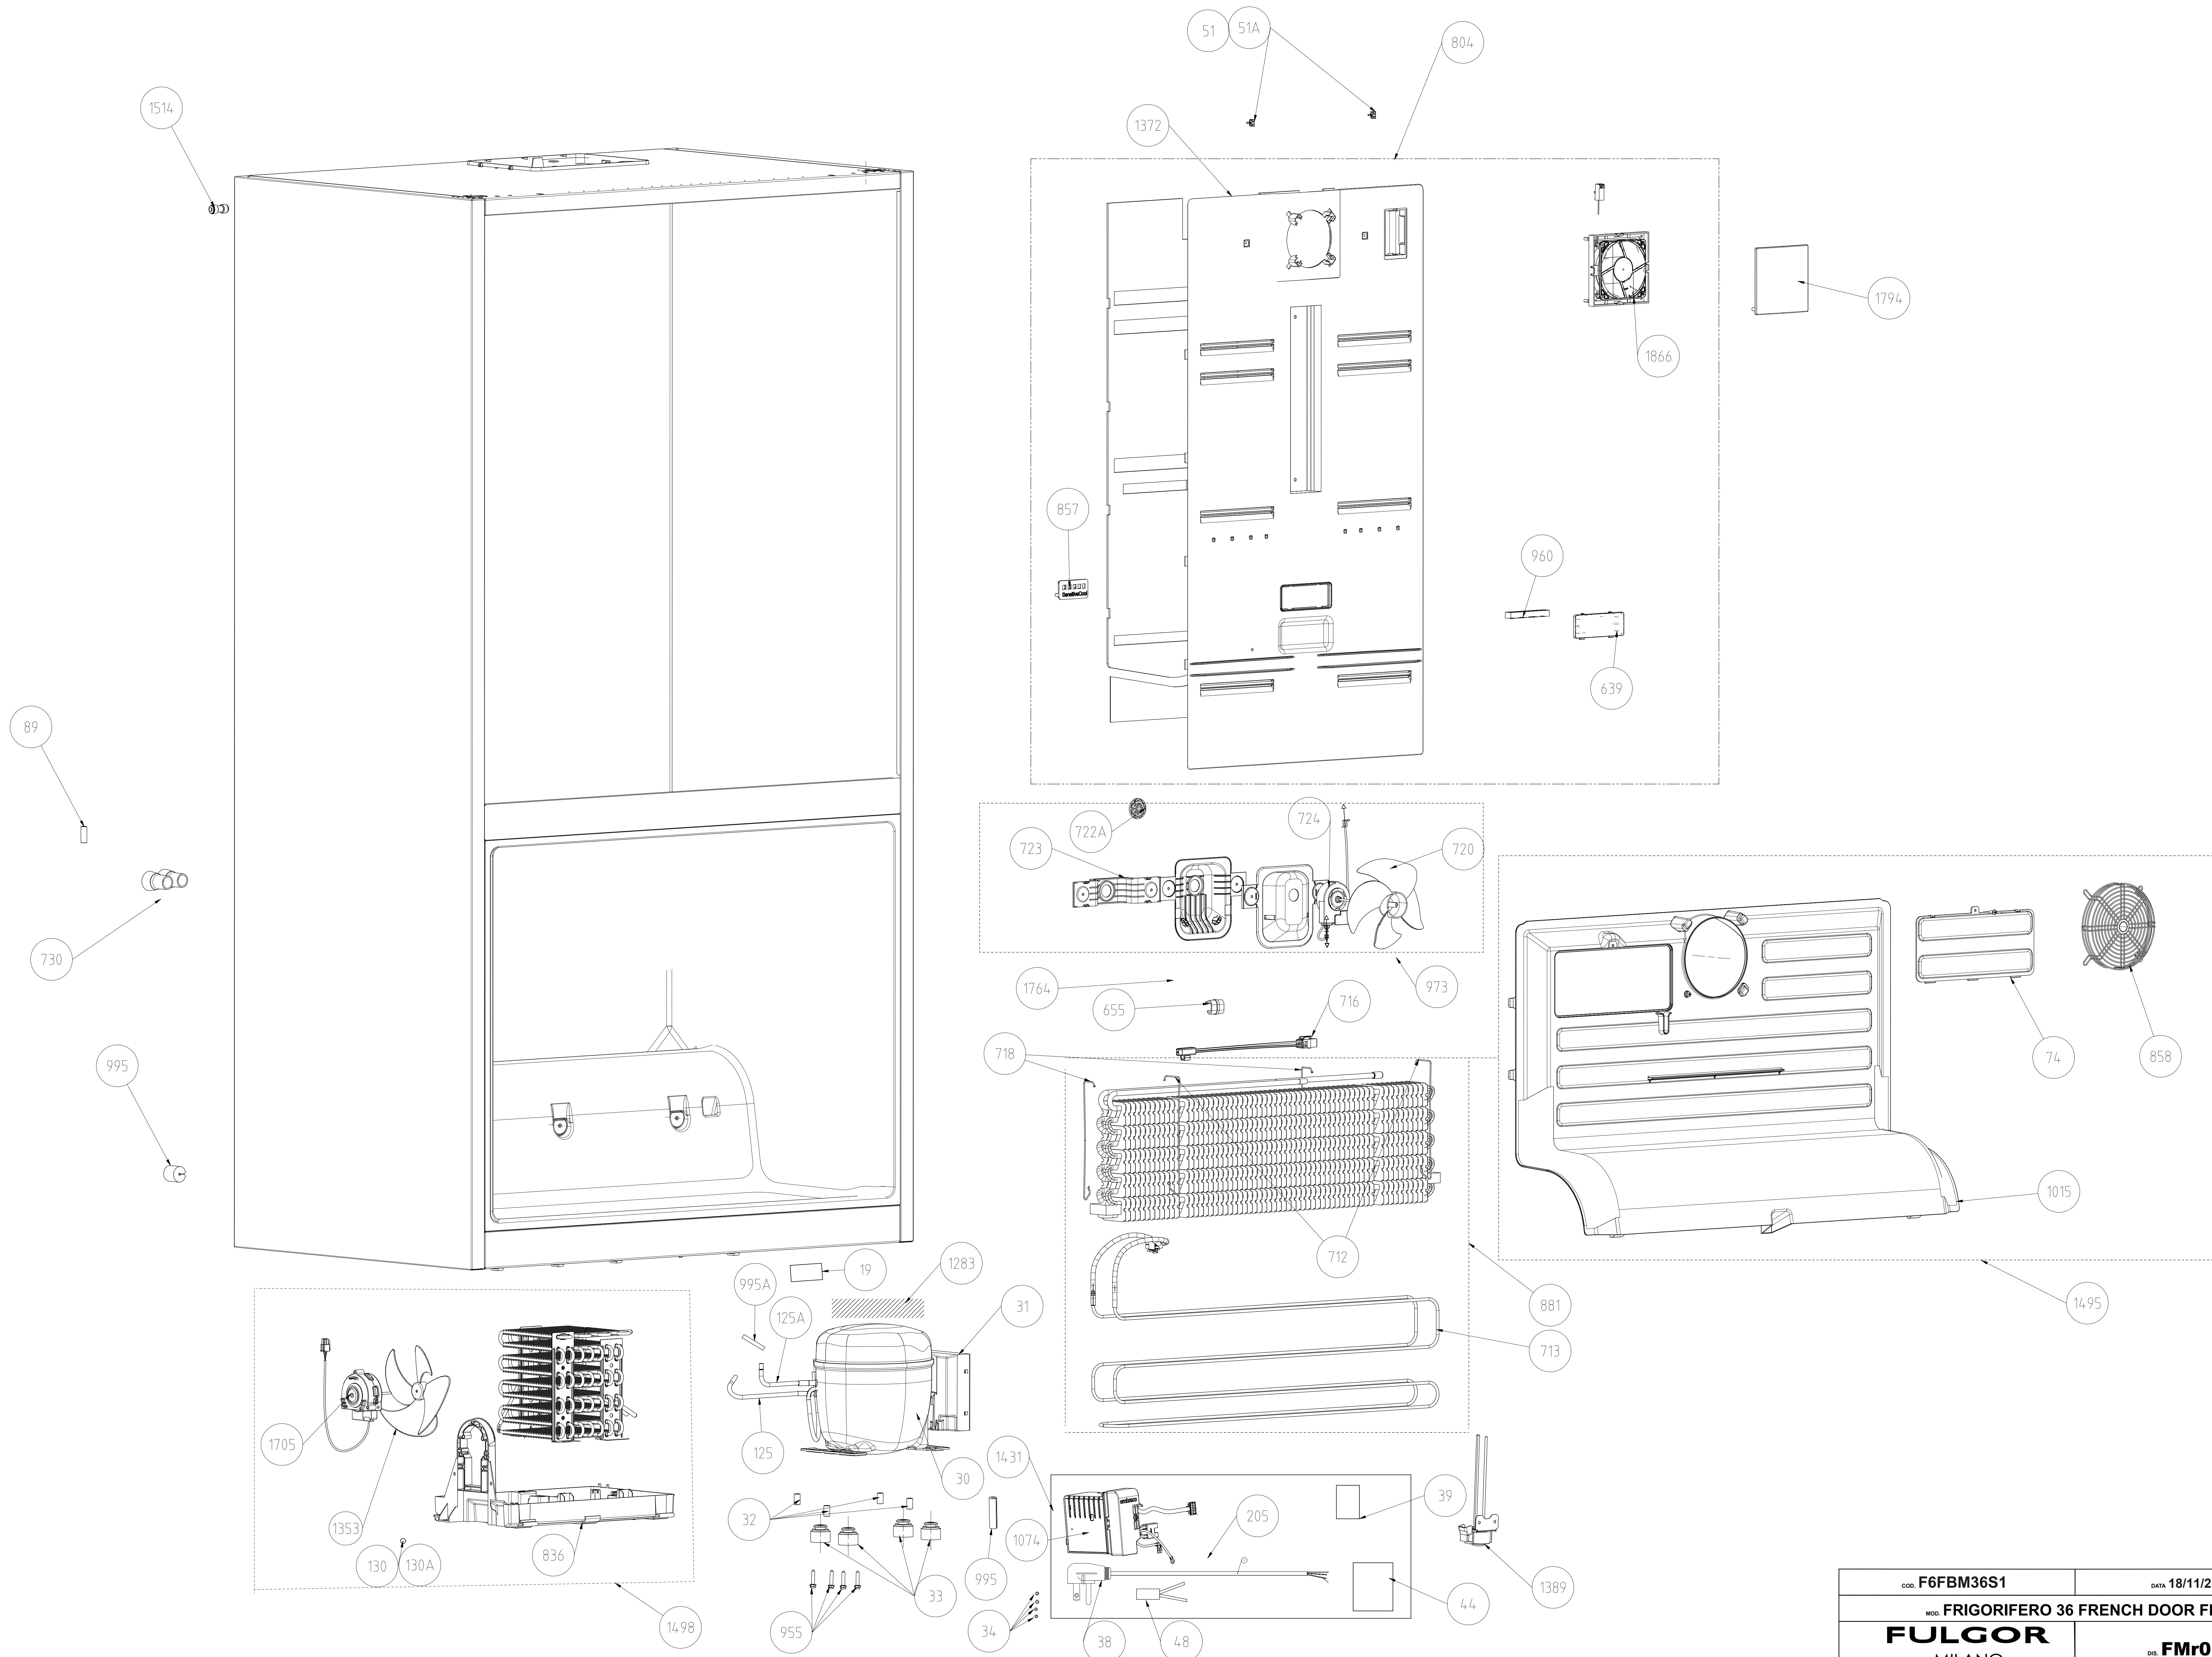

FOUREVER 3K DOORS

cod. F6FBM36S1	DATA 18/11/2020
MOD. FRIGORIFERO 36 FRENCH DOOR FR	
FULGOR MILANO	DES. FMr0020

FOUREVER_3_ DOOR

cod. F6FBM36S1	DATA 18/11/2020
MOD. FRIGORIFERO 36 FRENCH DOOR FR	
FULGOR MILANO	del. FMr0020

FOUREVER 3K/4K DOORS

cod. F6FBM36S1	DATA 18/11/2020
MOD. FRIGORIFERO 36 FRENCH DOOR FR	
FULGOR MILANO	DES. FMr0020

FOUREVER_3_ DOOR

cod. F6FBM36S1	DATA 18/11/2020
MOD. FRIGORIFERO 36 FRENCH DOOR FR	
FULGOR MILANO	DIS. FMr0020

cod. F6FBM36S1	DATA 18/11/2020
MOD. FRIGORIFERO 36 FRENCH DOOR FR	
FULGOR MILANO	
	cod. FMr0020

FOUREVER_3_4_ DOOR

cod. F6FBM36S1	DATA 18/11/2020
MOD. FRIGORIFERO 36 FRENCH DOOR FR	
FULGOR MILANO	DES. FMr0020

cod. F6FBM36S1	DATA 18/11/2020
MOD. FRIGORIFERO 36 FRENCH DOOR FR	
FULGOR MILANO	DIS. FMr0020