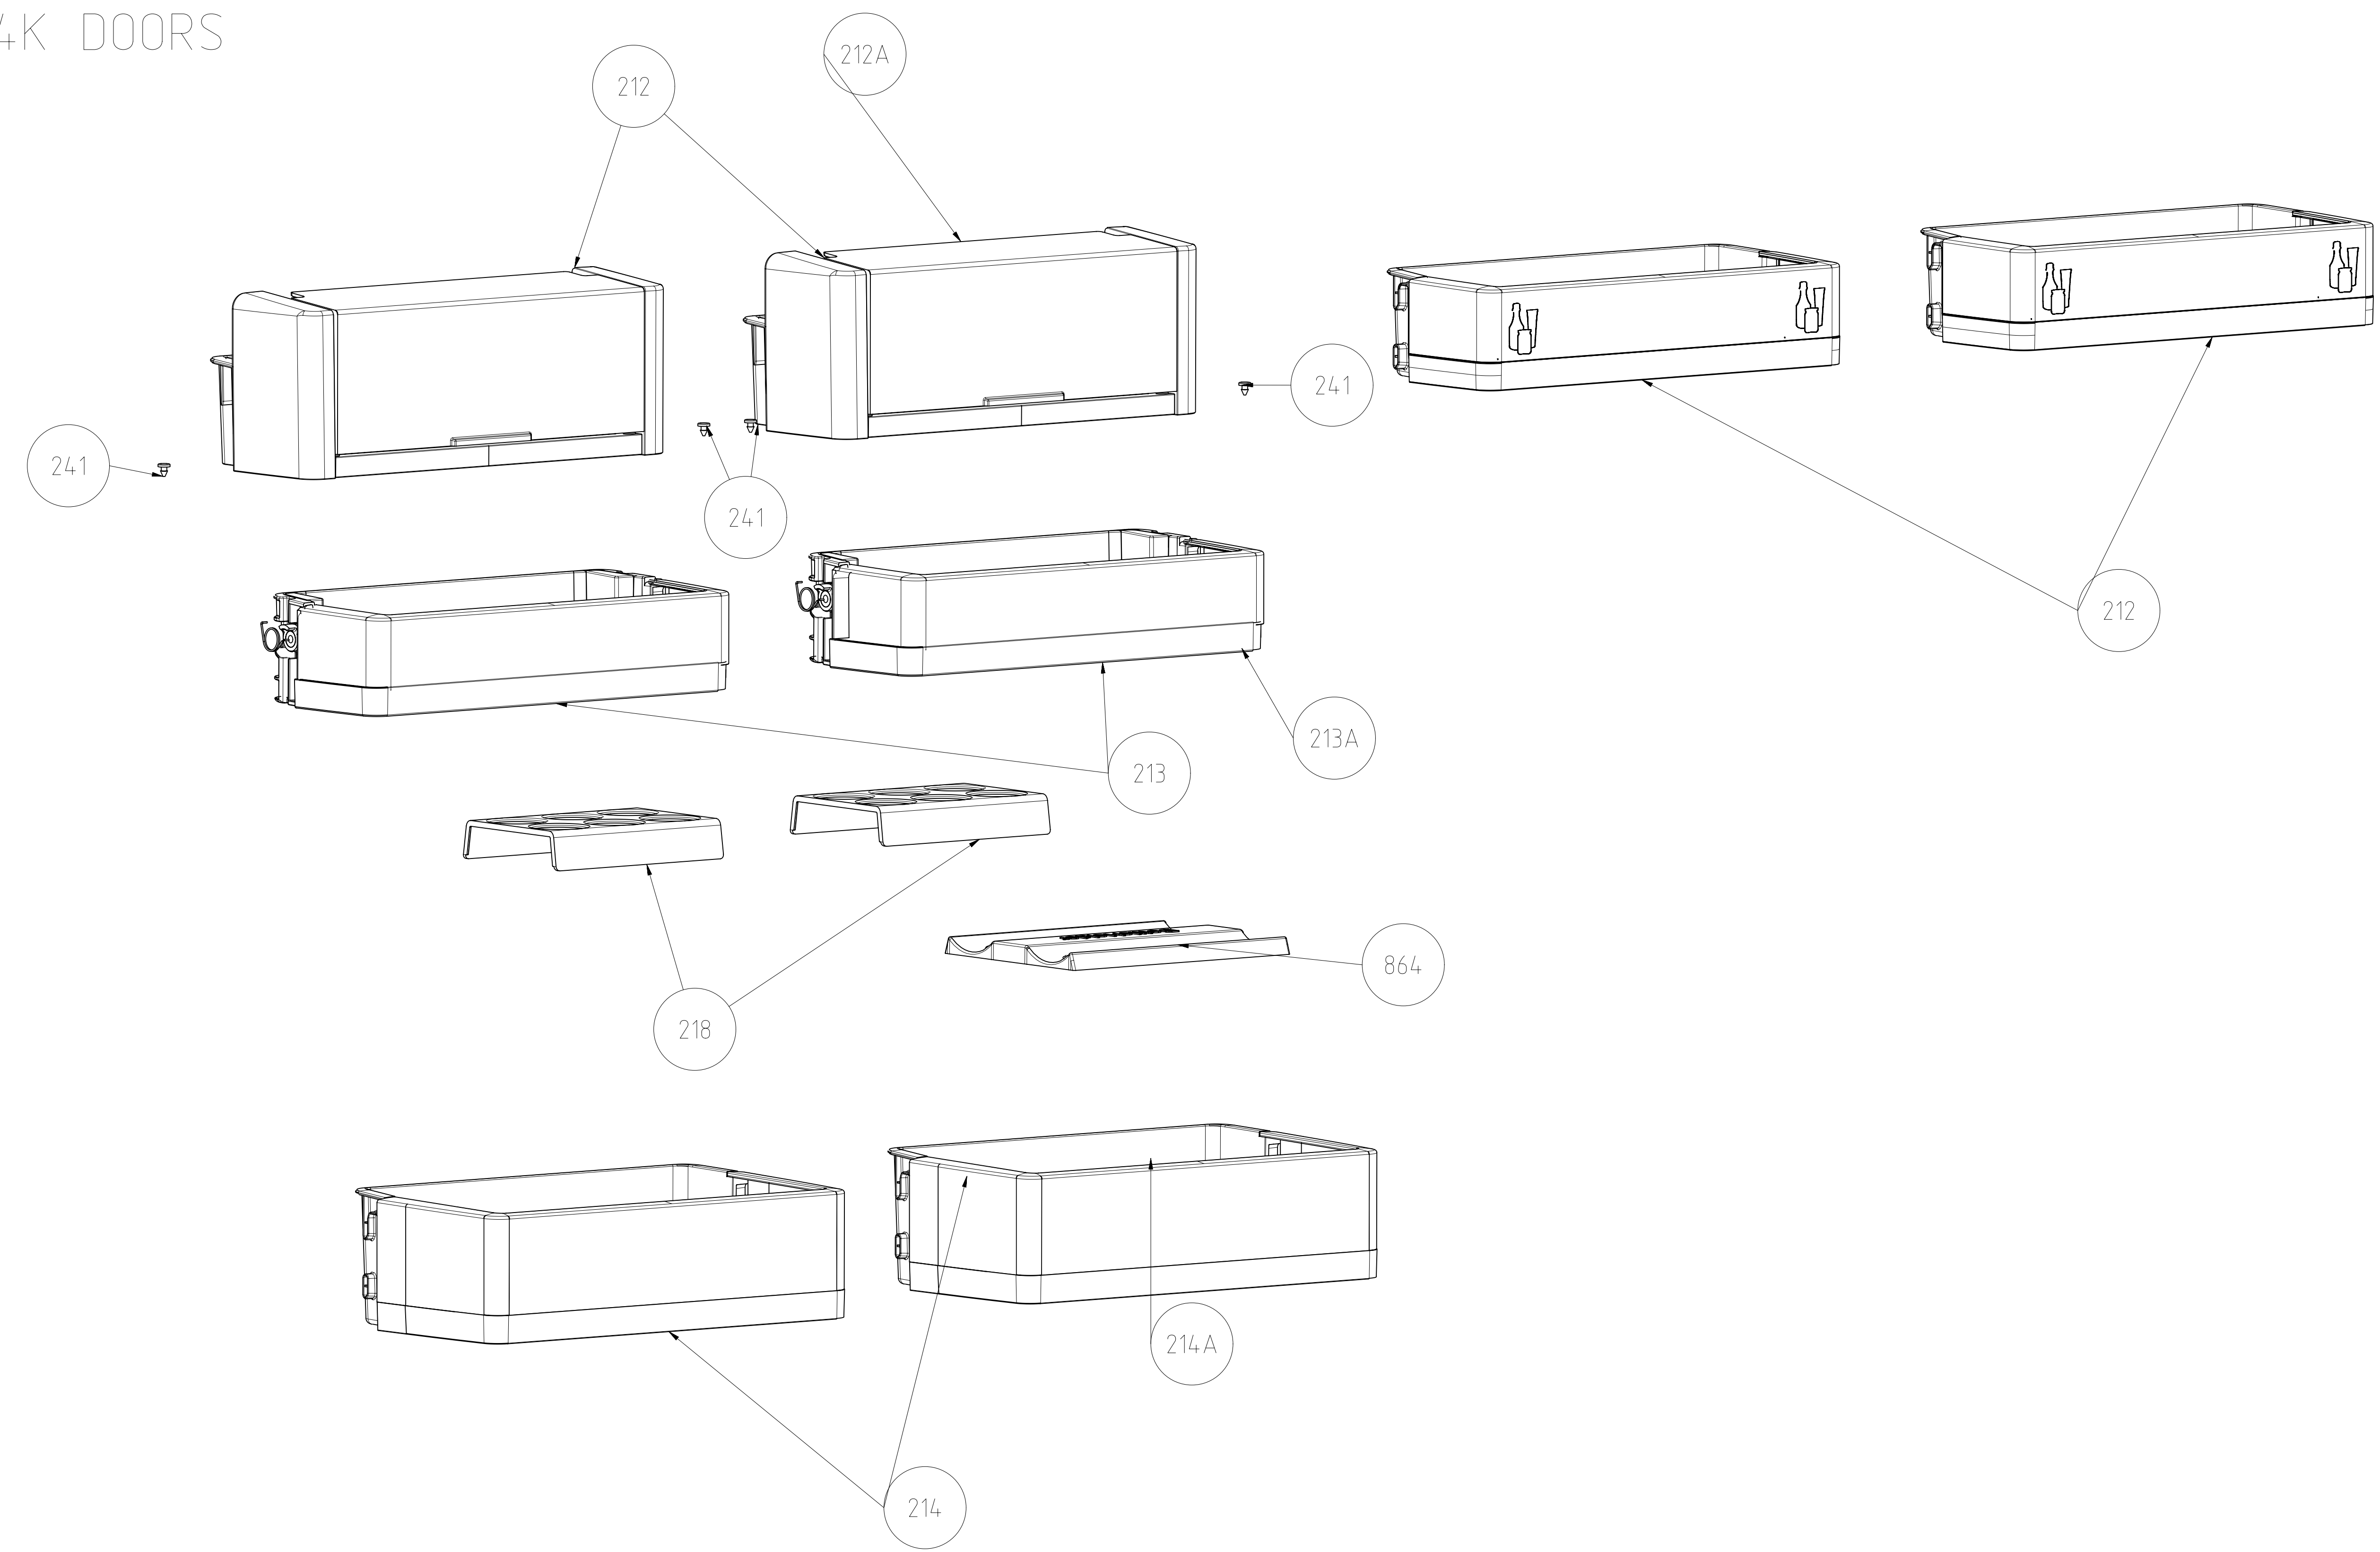

FOUREVER 3K DOORS

cod. F6FBM36S1	DATA 18/11/2020
MOD. FRIGORIFERO 36 FRENCH DOOR FR	
FULGOR MILANO	DES. FMr0020

FOUREVER_3_ DOOR

cod. F6FBM36S1	DATA 18/11/2020
MOD. FRIGORIFERO 36 FRENCH DOOR FR	
FULGOR MILANO	del. FMr0020

FOUREVER 3K/4K DOORS

cod. F6FBM36S1	DATA 18/11/2020
MOD. FRIGORIFERO 36 FRENCH DOOR FR	
FULGOR MILANO	DES. FMr0020

FOUREVER_3_ DOOR

cod. F6FBM36S1	DATA 18/11/2020
MOD. FRIGORIFERO 36 FRENCH DOOR FR	
FULGOR MILANO	DIS. FMr0020

cod. F6FBM36S1	DATA 18/11/2020
MOD. FRIGORIFERO 36 FRENCH DOOR FR	
FULGOR MILANO	
	cod. FMr0020

FOUREVER_3_4_ DOOR

cod. F6FBM36S1	DATA 18/11/2020
MOD. FRIGORIFERO 36 FRENCH DOOR FR	
FULGOR MILANO	DES. FMr0020

cod. F6FBM36S1	DATA 18/11/2020
MOD. FRIGORIFERO 36 FRENCH DOOR FR	
FULGOR MILANO	DIS. FMr0020