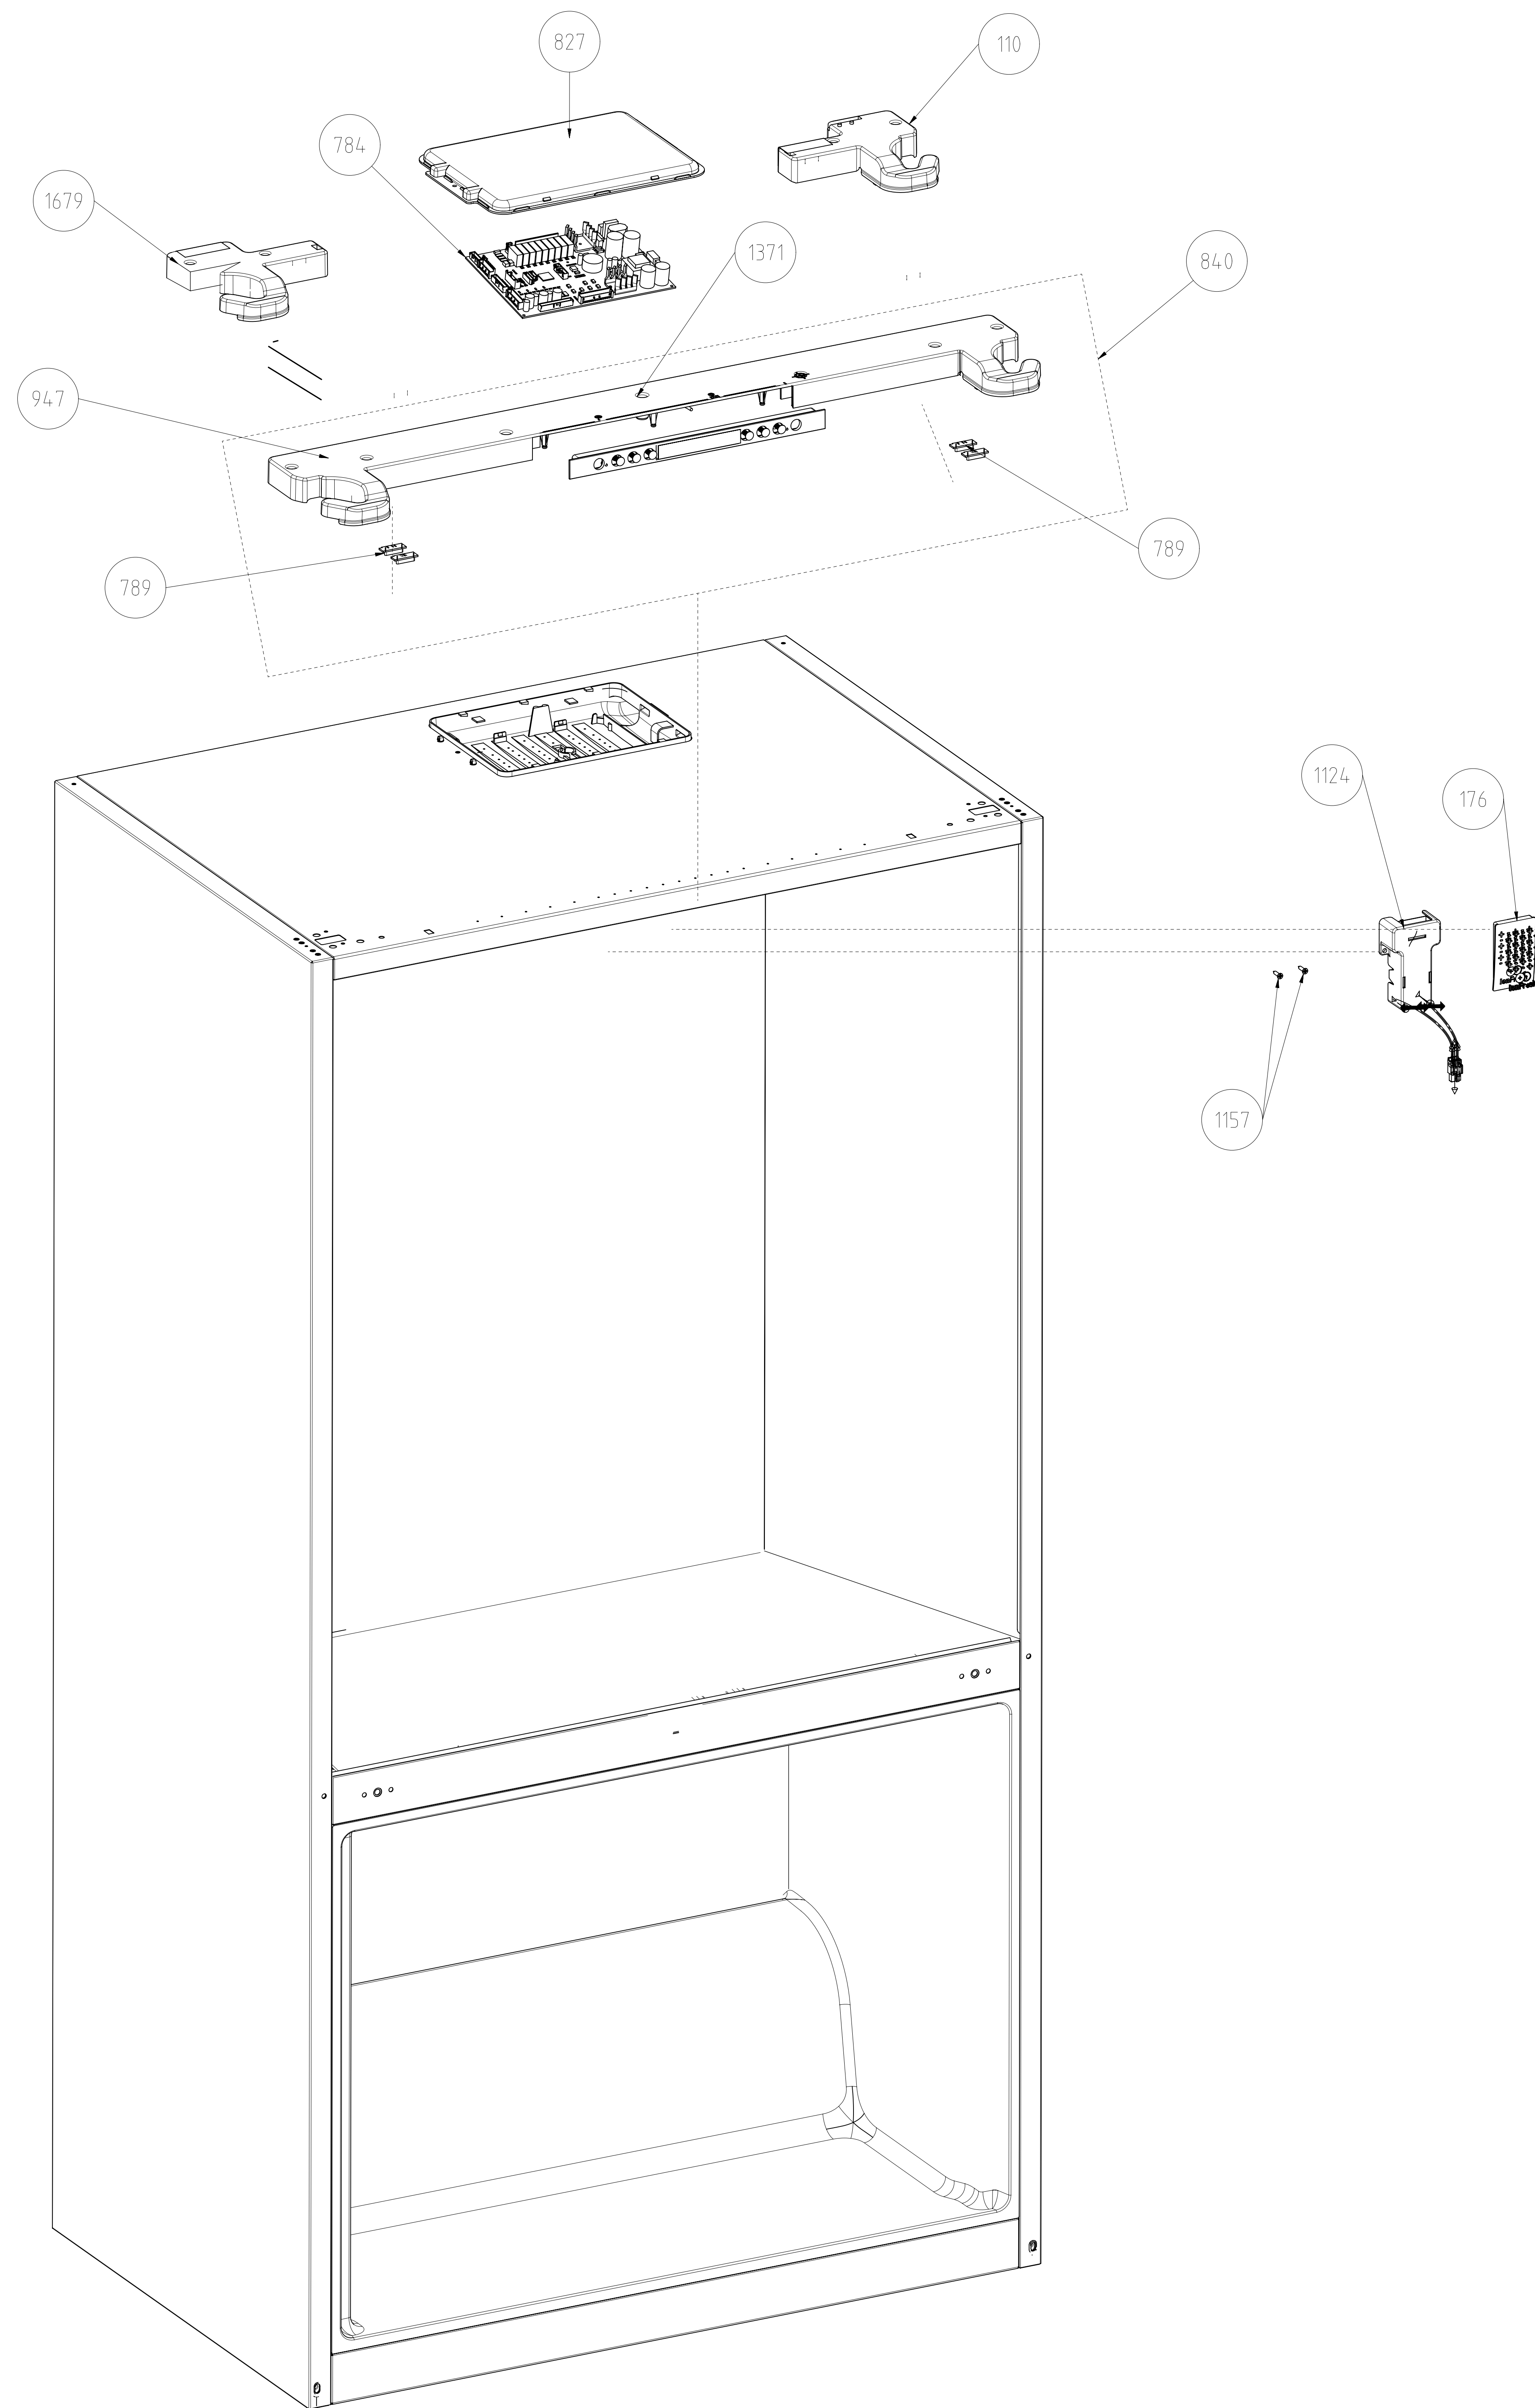

FOUREVER 3K DOORS

cod. F6FBM36S1	DATA 18/11/2020
MOD. FRIGORIFERO 36 FRENCH DOOR FR	
FULGOR MILANO	DES. FMr0020

FOUREVER_3_ DOOR

cod. F6FBM36S1	DATA 18/11/2020
MOD. FRIGORIFERO 36 FRENCH DOOR FR	
FULGOR MILANO	del. FMr0020

FOUREVER 3K/4K DOORS

cod. F6FBM36S1	DATA 18/11/2020
MOD. FRIGORIFERO 36 FRENCH DOOR FR	
FULGOR MILANO	DES. FMr0020

FOUREVER_3_ DOOR

cod. F6FBM36S1	DATA 18/11/2020
MOD. FRIGORIFERO 36 FRENCH DOOR FR	
FULGOR MILANO	DIS. FMr0020

cod. F6FBM36S1	DATA 18/11/2020
MOD. FRIGORIFERO 36 FRENCH DOOR FR	
FULGOR MILANO	
	cod. FMr0020

FOUREVER_3_4_ DOOR

cod. F6FBM36S1	DATA 18/11/2020
MOD. FRIGORIFERO 36 FRENCH DOOR FR	
FULGOR MILANO	DES. FMr0020

cod. F6FBM36S1	DATA 18/11/2020
MOD. FRIGORIFERO 36 FRENCH DOOR FR	
FULGOR MILANO	DIS. FMr0020