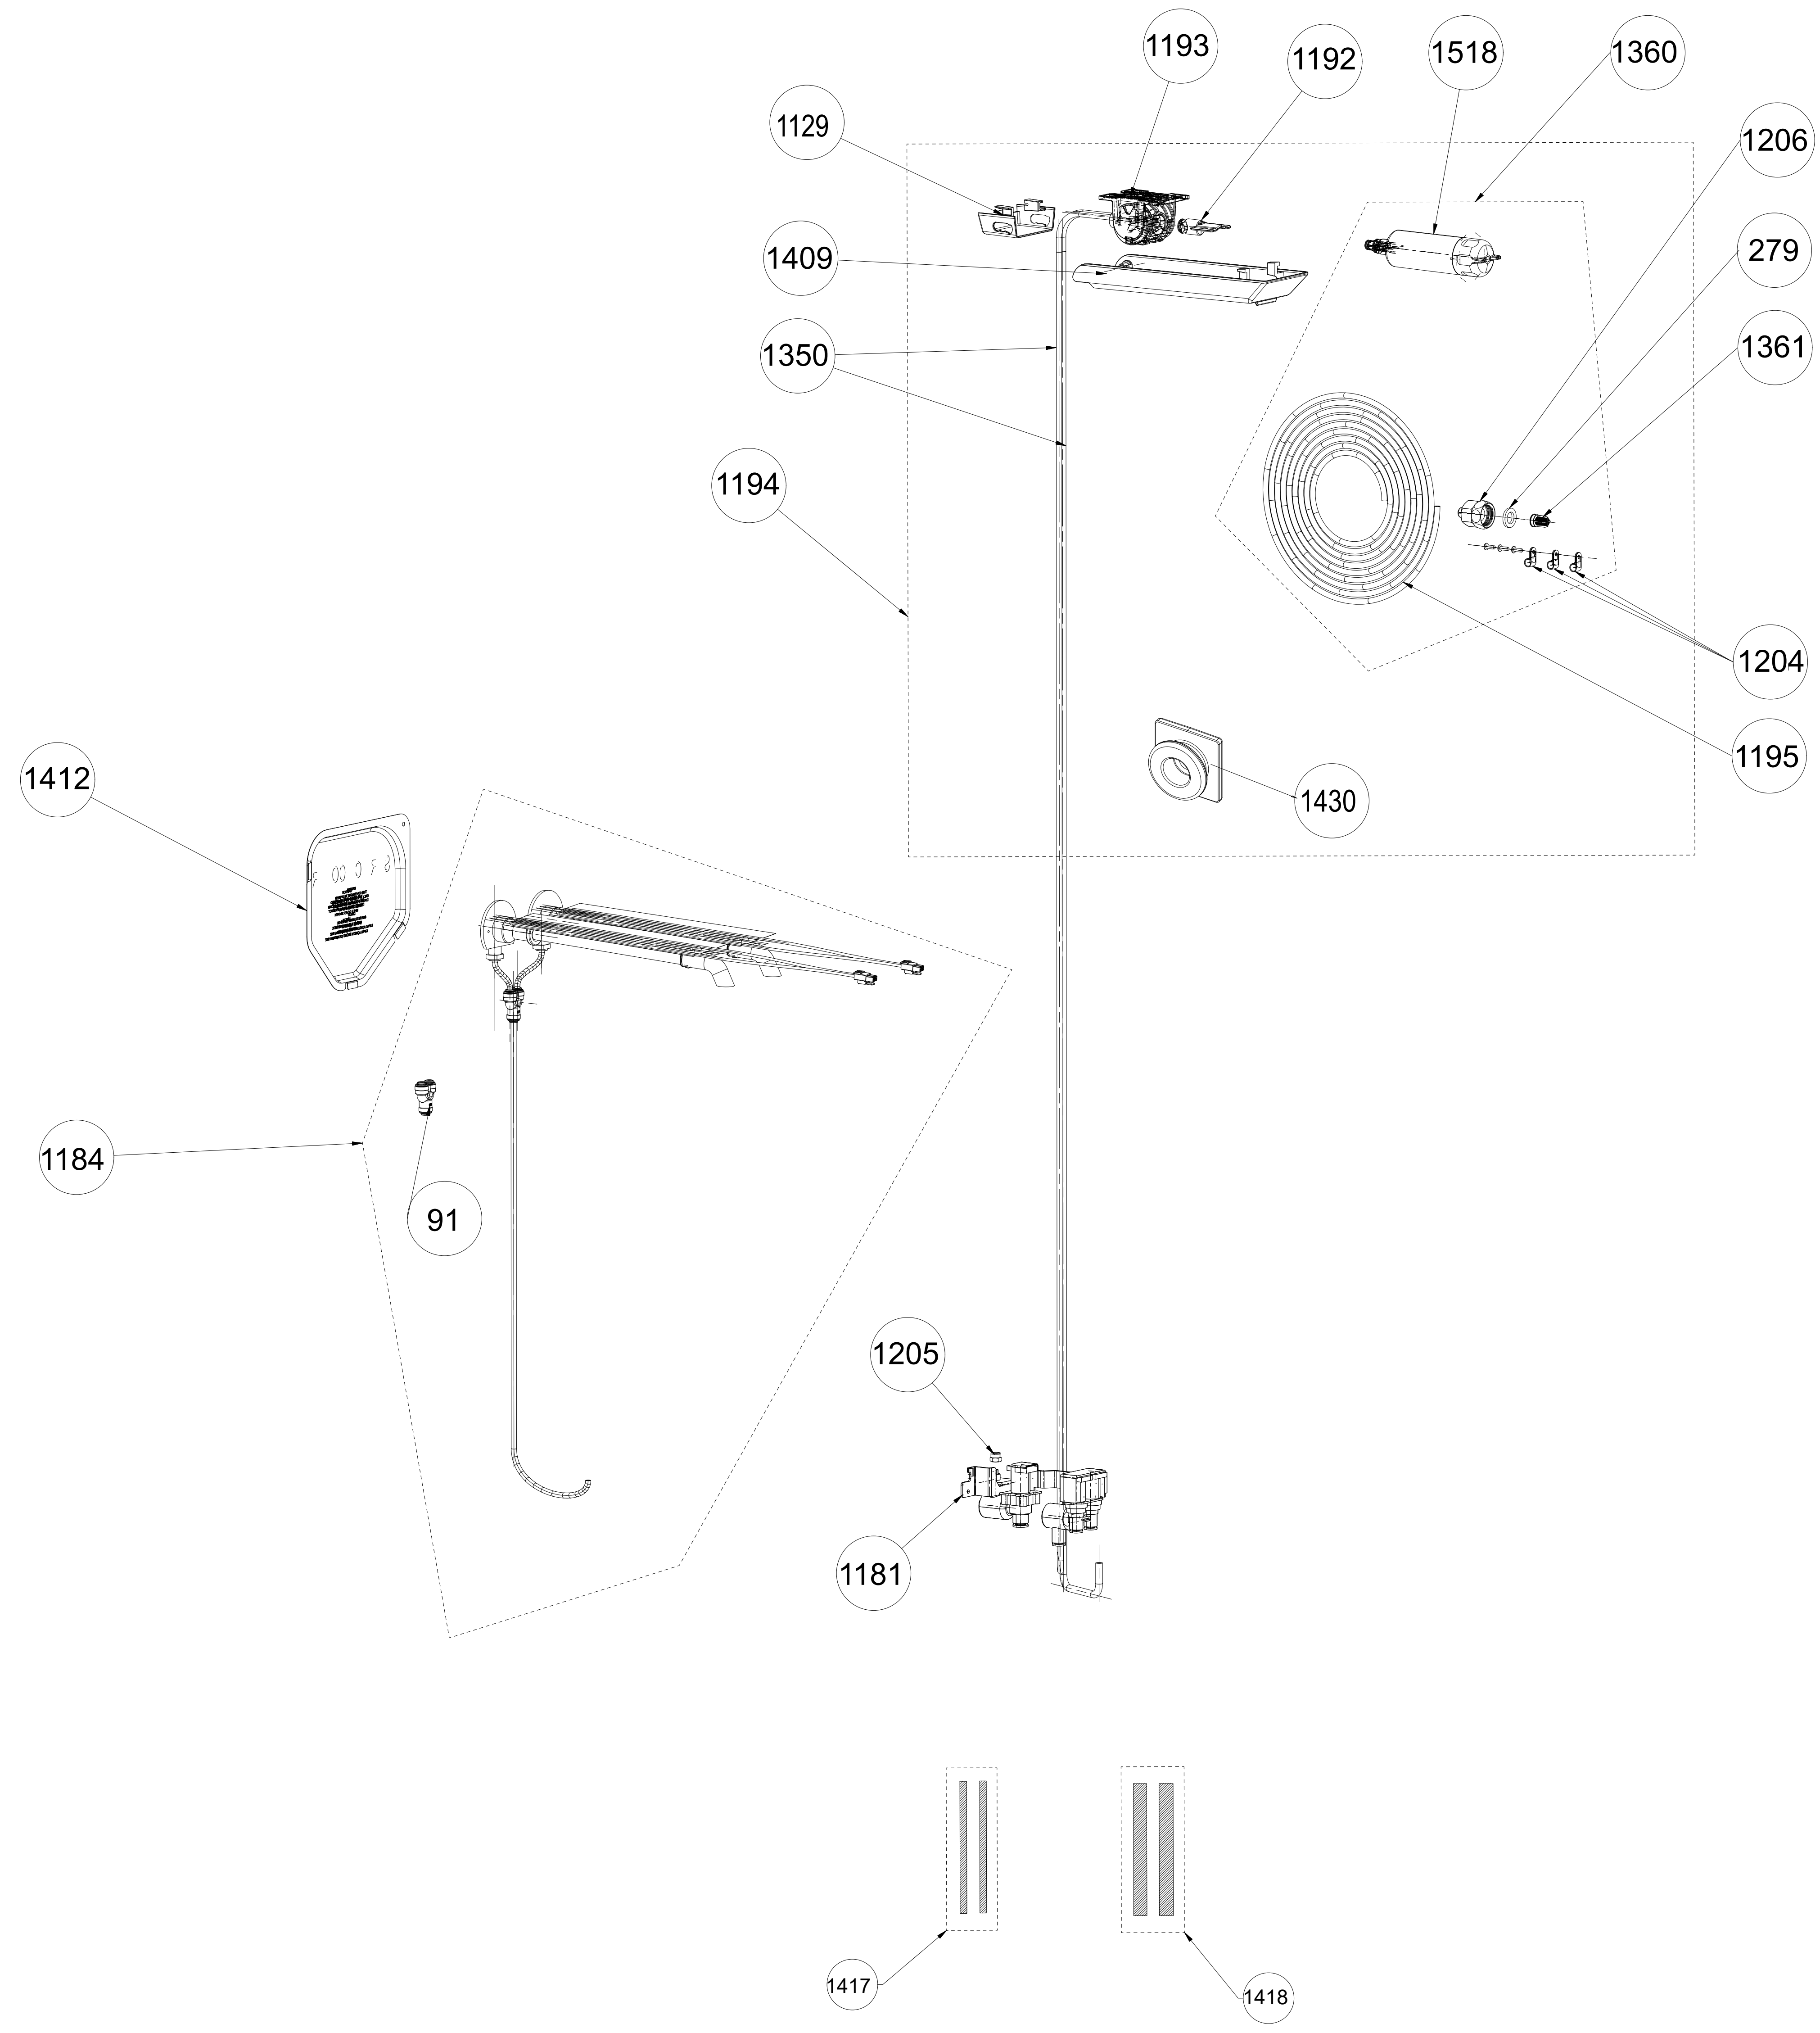

FOUREVER 3K DOORS

cod. F6FBM36S1	DATA 18/11/2020
MOD. FRIGORIFERO 36 FRENCH DOOR FR	
FULGOR MILANO	DES. FMr0020

FOUREVER_3_ DOOR

cod. F6FBM36S1	DATA 18/11/2020
MOD. FRIGORIFERO 36 FRENCH DOOR FR	
FULGOR MILANO	del. FMr0020

FOUREVER 3K/4K DOORS

cod. F6FBM36S1	DATA 18/11/2020
MOD. FRIGORIFERO 36 FRENCH DOOR FR	
FULGOR MILANO	DES. FMr0020

FOUREVER_3_ DOOR

cod. F6FBM36S1	DATA 18/11/2020
MOD. FRIGORIFERO 36 FRENCH DOOR FR	
FULGOR MILANO	DIS. FMr0020

cod. F6FBM36S1	DATA 18/11/2020
MOD. FRIGORIFERO 36 FRENCH DOOR FR	
FULGOR MILANO	
	cod. FMr0020

FOUREVER_3_4_ DOOR

cod. F6FBM36S1	DATA 18/11/2020
MOD. FRIGORIFERO 36 FRENCH DOOR FR	
FULGOR MILANO	DES. FMr0020

cod. F6FBM36S1	DATA 18/11/2020
MOD. FRIGORIFERO 36 FRENCH DOOR FR	
FULGOR MILANO	DIS. FMr0020